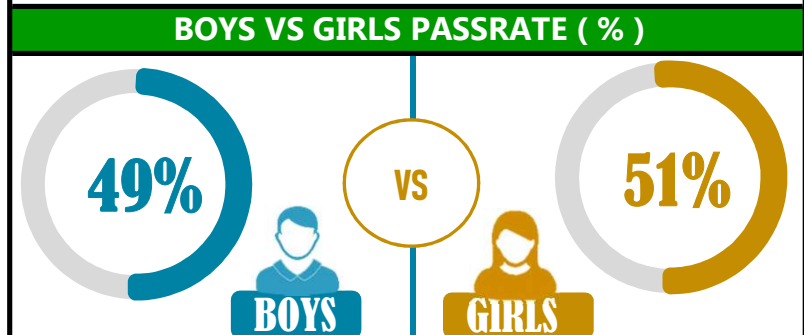

OVERALL GRADE ANALYSIS	NO.	SEATED	%
A	6	37	16%
B	24		65%
C	7		19%
D	0	0	0%
E	0		0%

OVERALL PERFORMANCE ANALYSIS		
REGISTERED	39	100%
SEATED	37	95%
ABSENTEES	2	5%
PASSED	37	95%
FAILED	0	0%