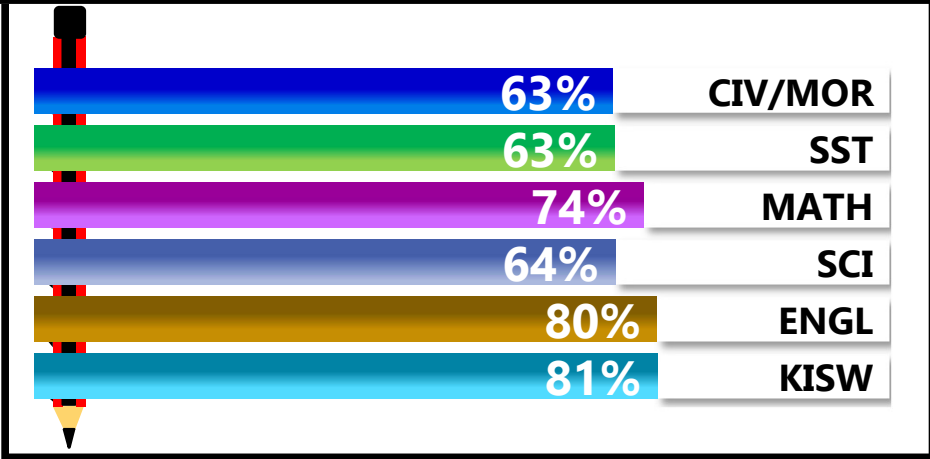

		<h1>KING COLLINS</h1>			
REGION: MOROGORO		SCHOOL AVERAGE	212.4	OVERALL GRADE	
DISTRICT: IFAKARA				B	
				CATEGORY	
				BELOW 40	

SUBJECT PERFORMANCE ANALYSIS

SUBJECT NAME	AVG	%	RNK
KISWAHILI	40.3	81%	1
ENGLISH	40.2	80%	2
MATHEMATICS	37.2	74%	3
SCIENCE	31.8	64%	4
SOCIAL STUDIES	31.6	63%	5
CIVIC & MORAL	31.3	63%	6
BOYS/GIRLS PASS RATE	STD	AVG	%
BOYS	17	0.49	49%
GIRLS	22	0.51	51%